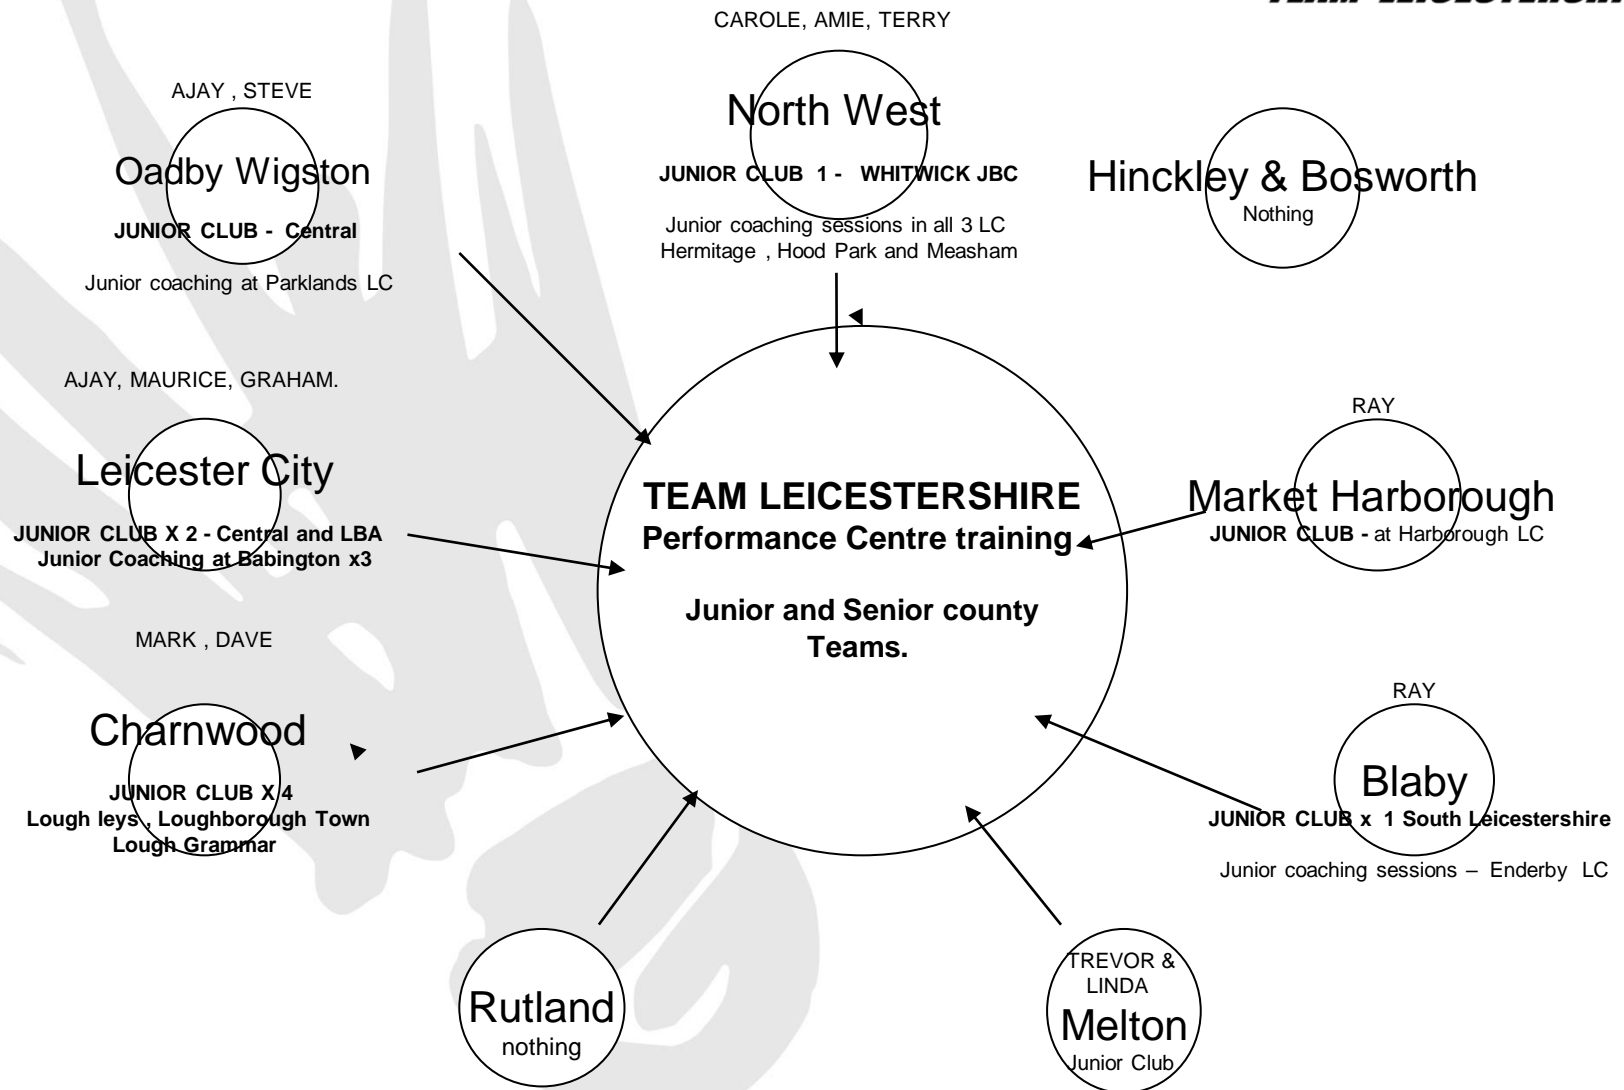

10 Junior BADMINTON CLUBS IN THE COUNTY and Coaching sessions at 8 Leisure Centres.